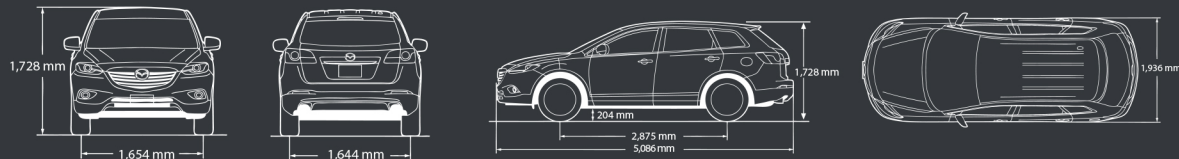

DIMENSIONS