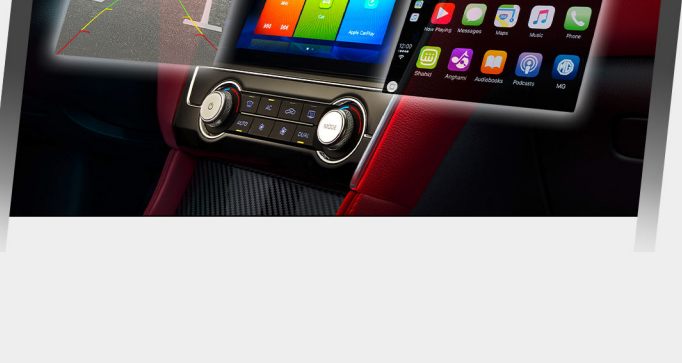

THE VARSITY LOOK

"London Eye" headlamps, a "Stardust" grille, and Flowing Tail Lamps accentuate the MG 6's sporty value proposition.

READY TO RACE

The MG 6's flat-bottomed steering wheel is a nod to the brand's rich racing heritage, updated with the multi-functional controls to keep up with the times.