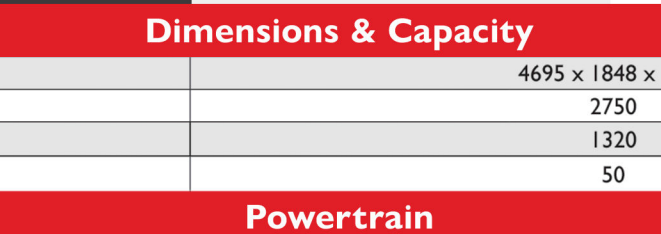

MG 6 Models Specifications

Variant Model	7TST Alpha	7TST Trophy
Dimensions & Capacity		
Length x Width x Height (mm)	4695 x 1848 x 1462	
Wheel Base (mm)	2750	
Kerb Weight (kg)	1320	
Fuel Tank Capacity (L)	50	
Powertrain		
Engine	1.5L 4 Cylinder, In-line, 16 Valves, DOHC, Intercooled, Direct Injection, Turbocharged	
Displacement (cc)	1490	
Max Net Power (Ps/rpm)	166 / 5600	
Max Torque (Nm/rpm)	250 / 4300	
Transmission	7-speed Twin Clutch Sportronic Transmission (TST)	
Emission Standard	Euro 5	
Suspension & Brake		
Front Suspension	MacPherson Strut	
Rear Suspension	Blade Type Multi-Link	
Brake System	Front and Rear Disc Brakes	
Steering System	Electronic Power Steering	
Wheel	17" Alloy	18" Alloy
Tires	215/50 R17	225/45 R18
Exterior		
Chrome Grill Accent	-	•
Headlamps	Halogen Projector Type with Manual Levelling	LED Projector Type with Manual Levelling
Daytime Running Lamps	•	•
Rear Fog Light	•	•
LED Rear Light	•	•
Side Mirrors with Indicators	•	•
Power Side Mirrors	•	•
Folding Side Mirrors	Manual	Electronic
Trophy Badge	-	•
Dual Exhaust Pipes	•	•
Interior		
MG Leather Style Seats	•	•
Driver's Seat	6-Way Power with Lumbar Support	•
4-Way Manual Passenger Seat	•	•
Rear Arm Rest	•	With Cup Holders
Leather Steering Wheel	•	•
Reading Lamp	Front and Rear	•
Sunglass Holder	•	•
Front Sunvisor	With Mirror and Lamp	•
Fold Rear Seats	60/40 Split Folding	•
Sporty Metal Pedal	•	•
Safety & Security		
Anti-Lock Braking System (ABS)	•	•
Electronic Brakeforce Distribution System (EBD)	•	•
Cornering Brake Control (CBC)	•	•
Electronic Stability Control (ESC)	•	•
Electronic Brake Assist (EBA)	•	•
Traction Control System (TCS)	•	•
Vehicle Dynamic Control (VDC)	•	•
Hill Hold Control (HHC)	•	•
Tire Pressure Monitoring System (TPMS)	•	•
Driver and Passenger Airbags	•	•
Side Airbags	•	•
Curtain Airbags	-	•
Seatbelt Reminders	Front & Rear	•
3-Point Seat Belt with Pretensioner	Front & Rear with Rear	•
Child Lock and ISOFIX	•	•
Engine Immobilizer	•	•
Anti-Theft System	•	•
Electronic Parking Brake	•	•
Auto Hold Function	•	•
Comfort & Convenience		
Electric Sunroof	•	•
Dual Zone Climate Control	•	•
Power Windows	One Touch Up/Down Function with Anti-Pinch (Driver Window Only)	One Touch Up/Down Function with Anti-Pinch (All Windows)
Cruise Control	•	•
Active Speed Limiter	•	•
Passive Keyless Entry	-	•
Push Button Start/Stop	•	•
Tilt and Telescopic Adjustable Steering Column	•	•
Instrument Cluster	Digital	Partial Visual
Remote Central Locking	•	•
Rear Window Defogger	•	•
Center Console Cool Box	•	•
Infotainment		
Infotainment System	8" Touch Screen System with AM/FM Radio, Two USB Ports, Bluetooth Connectivity, Phone Integration Features, and 6 Speakers	
Audio Control on Steering Wheel	•	•
Rear Parking Sensor	•	•
Reversing Camera	•	•
Colors		
Pearl White	Opal Black	
MG Red	Carbon Gray