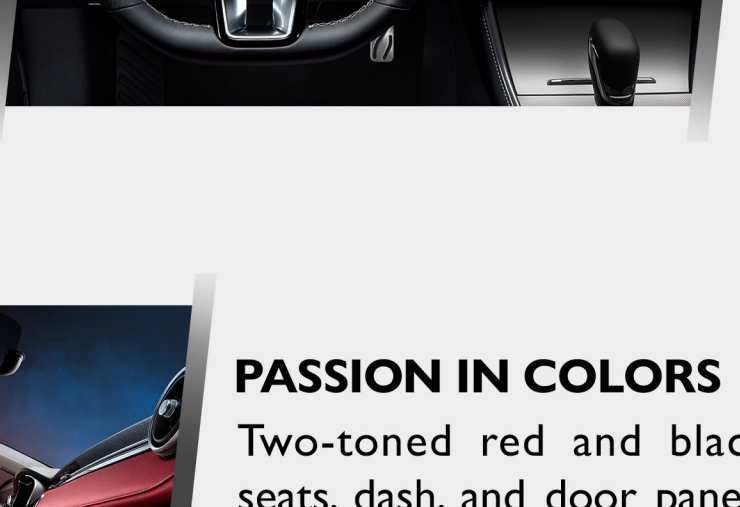

## THE VARSITY LOOK

"London Eye" headlamps, a "Stardust" grille, and Flowing Tail Lamps accentuate the MG 6's sporty value proposition.

## PASSION IN COLORS

Two-toned red and black seats, dash, and door panels give the MG 6 an eye-catching and attractive cabin.

\*Available for MG Red and Pearl Black MG 6 Trophy Variants only.