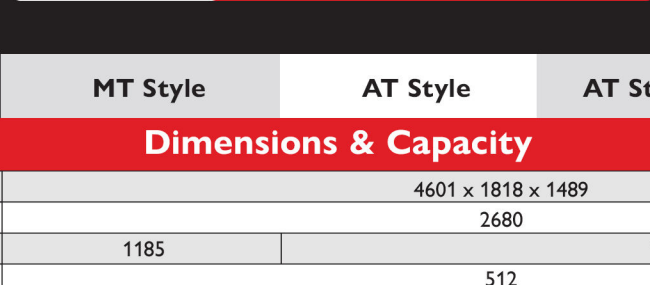

MG 5 Models Specifications