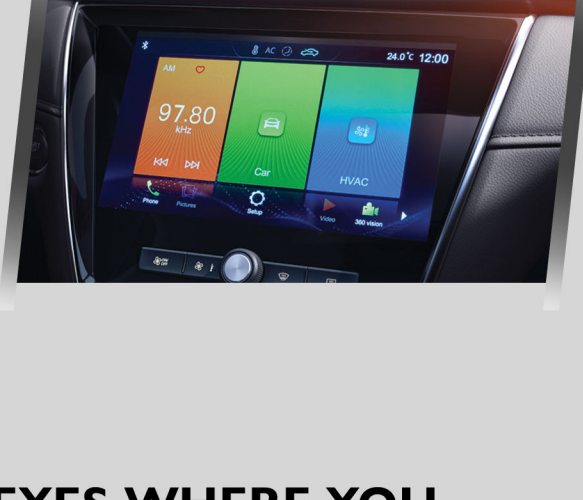

CABIN SPACE FOR DAYS

The MG 5's longer and wider wheelbase translates to a generous and spacious interior.

FUN IN THE SUN

Enjoy the open sky through the MG 5's electric sunroof that's perfect for the pleasant weather ahead.

MODERN AND STYLISH

Two-tone, ten-spoke, 16-inch alloy wheels complement the MG 5's already stylish exterior.

LIGHT IT UP

Powerful LED headlights ensure that even the darkest of paths are illuminated while contributing to the MG 5's handsome design.

DRIVING MADE EASY

The MG 5 features a push start/stop button and a 10-inch touchscreen infotainment equipped with Apple Carplay® and Android Auto™.

EYES WHERE YOU NEED THEM

The MG 5's 360 degree camera gives you a bird's-eye view of the car, making parking woes a thing of the past.

SAFETY COMES FIRST

Front passenger airbags and side curtain airbags complement a host of safety features built into MG5.

READY FOR LONG DRIVES

A power-adjustable driver's seat ensures you have a comfortable position behind the wheel.