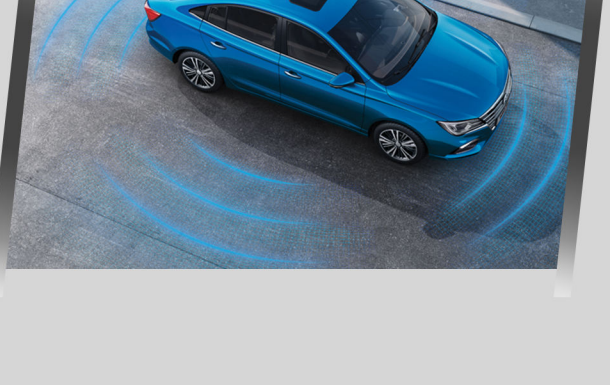

CABIN SPACE FOR DAYS

The MG 5's longer and wider wheelbase translates to a generous and spacious interior.

FUN IN THE SUN

Enjoy the open sky through the MG 5's electric sunroof that's perfect for the pleasant weather ahead.

MODERN AND STYLISH

Two-tone, ten-spoke, 16-inch alloy wheels complement the MG 5's already stylish exterior.

LIGHT IT UP

Powerful LED headlights ensure that even the darkest of paths are illuminated while contributing to the MG 5's handsome design.

DRIVING MADE EASY

The MG 5 features a push start/stop button and a 10-inch touchscreen infotainment equipped with Apple Carplay® and Android Auto™.

EYES WHERE YOU NEED THEM

The MG 5's 360 degree camera gives you a bird's-eye view of the car, making parking woes a thing of the past.

SAFETY COMES FIRST

Front passenger airbags and side curtain airbags complement a host of safety features built into MG5.

READY FOR LONG DRIVES

A power-adjustable driver's seat ensures you have a comfortable position behind the wheel.