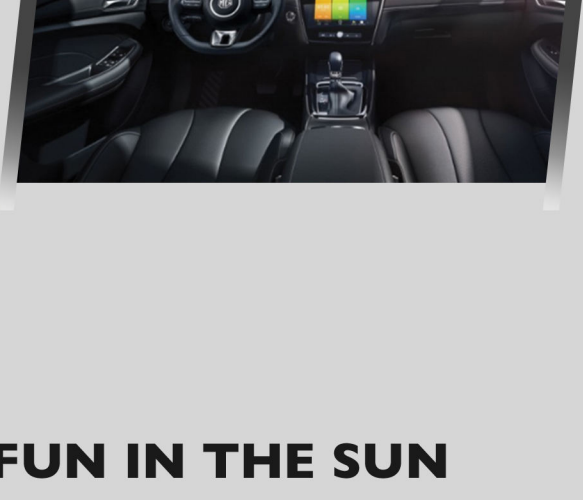

CABIN SPACE FOR DAYS

The MG 5's longer and wider wheelbase translates to a generous and spacious interior.

FUN IN THE SUN

Enjoy the open sky through the MG 5's electric sunroof that's perfect for the pleasant weather ahead.

MODERN AND STYLISH

Two-tone, ten-spoke, 16-inch alloy wheels complement the MG 5's already stylish exterior.

LIGHT IT UP

Powerful LED headlights ensure that even the darkest of paths are illuminated while contributing to the MG 5's handsome design.