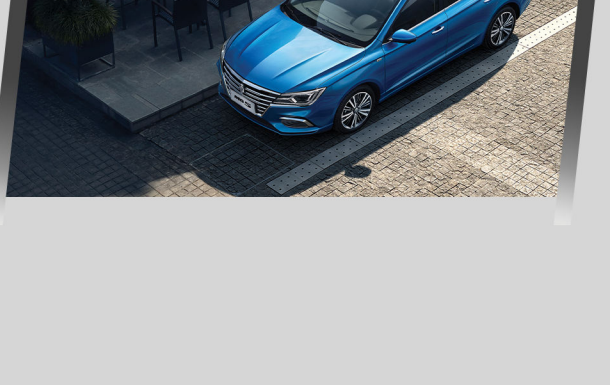

MG 5 SEDAN

**BIG IN FEATURES
BIG IN COMFORT**

BIG IN FEATURES

The MG 5 is loaded with a multitude of rich feature content more commonly found in luxury sedans, making it a cut above the rest in its class.

BIG IN COMFORT

Enjoy unrivalled space, class, and distinction. Ride like royalty in the spacious comfort of this British heritage sedan.

CONVENIENCE AT YOUR FINGERTIPS

Steering mounted controls let you keep both hands on the wheel for a safer drive.

CABIN SPACE FOR DAYS

The MG 5's longer and wider wheelbase translates to a generous and spacious interior.

FUN IN THE SUN

Enjoy the open sky through the MG 5's electric sunroof that's perfect for the pleasant weather ahead.

MODERN AND STYLISH

Two-tone, ten-spoke, 16-inch alloy wheels complement the MG 5's already stylish exterior.

LIGHT IT UP

Powerful LED headlights ensure that even the darkest of paths are illuminated while contributing to the MG 5's handsome design.