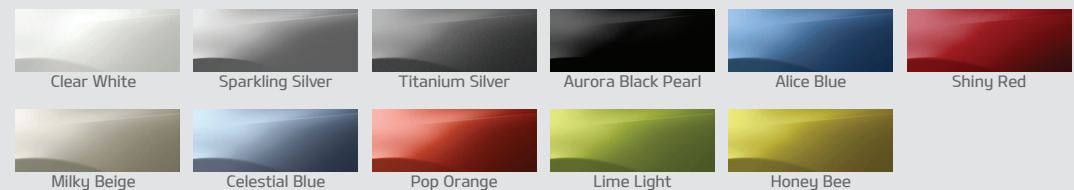

5 YEAR 160,000 km WARRANTY **24/7 CARE HOTLINE** (02) 869-0-KIA

*Specifications may change without prior notice